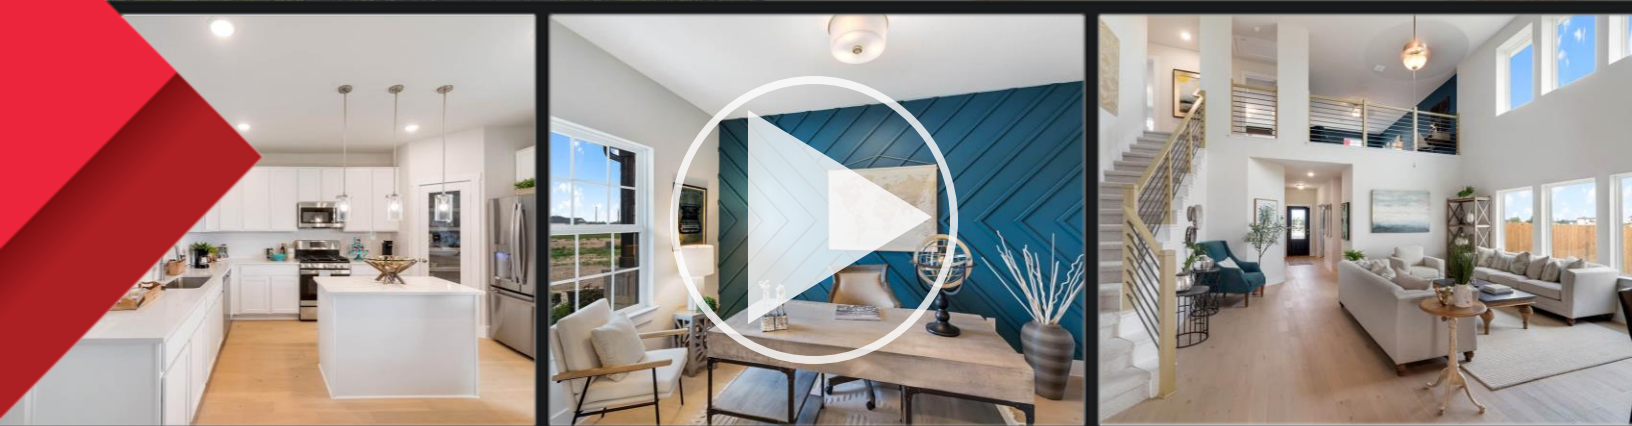

CASTLEROCK COMMUNITIES

Red Hawk Landing | San Antonio, TX

Nestled Southeast from the vibrant city of San Antonio, sits the upcoming community of Red Hawk Landing by CastleRock Communities. Boasting an attractive location, this community resides right off the I-37 and I-410 corridor and is a mere 15 minutes away from the hustle and bustle of Downtown San Antonio. Take a stroll down the historic Riverwalk or indulge in the countless shops and restaurants that surround the area. There's something delightful for the whole family to enjoy! Red Hawk Landing will be filled with CastleRock's most popular Cobalt plans starting at competitive prices. Don't miss out on the amazing included features and variety of options CastleRock New Homes has to offer - let us build your dream home today. [Click here for a virtual tour!](#)